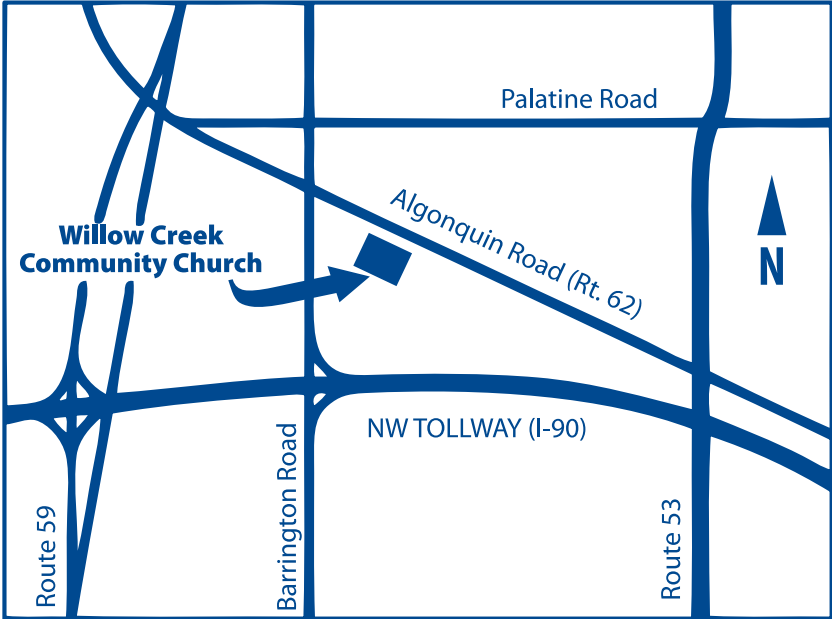

Willow Creek Activity Center Area Map

Career EXPO

Options and Opportunities

Career Information Fair

Tuesday, April 28, 2009

7:00 - 8:30 p.m.

Willow Creek Activity Center Campus Map

Willow Creek Activity Center Entrance F

**67 E. Algonquin Road
South Barrington, IL**

(Algonquin and Barrington Rds.)