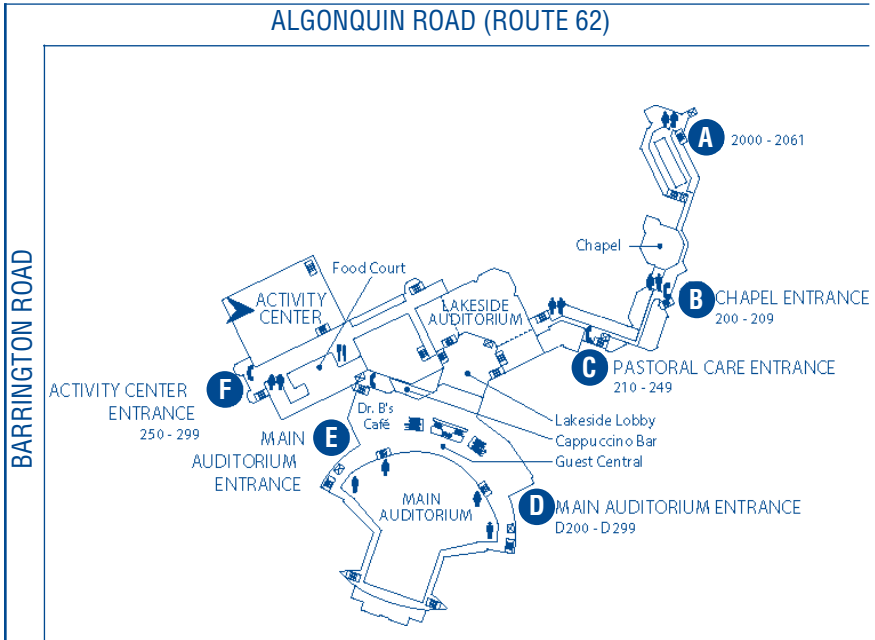

Willow Creek Activity Center Area Map

Career EXPO

Options and Opportunities

Career Information Fair

Tuesday, April 28, 2009

7:00 - 8:30 p.m.

Willow Creek Activity Center Campus Map

Willow Creek Activity Center Entrance F

**67 E. Algonquin Road
South Barrington, IL**

(Algonquin and Barrington Rds.)